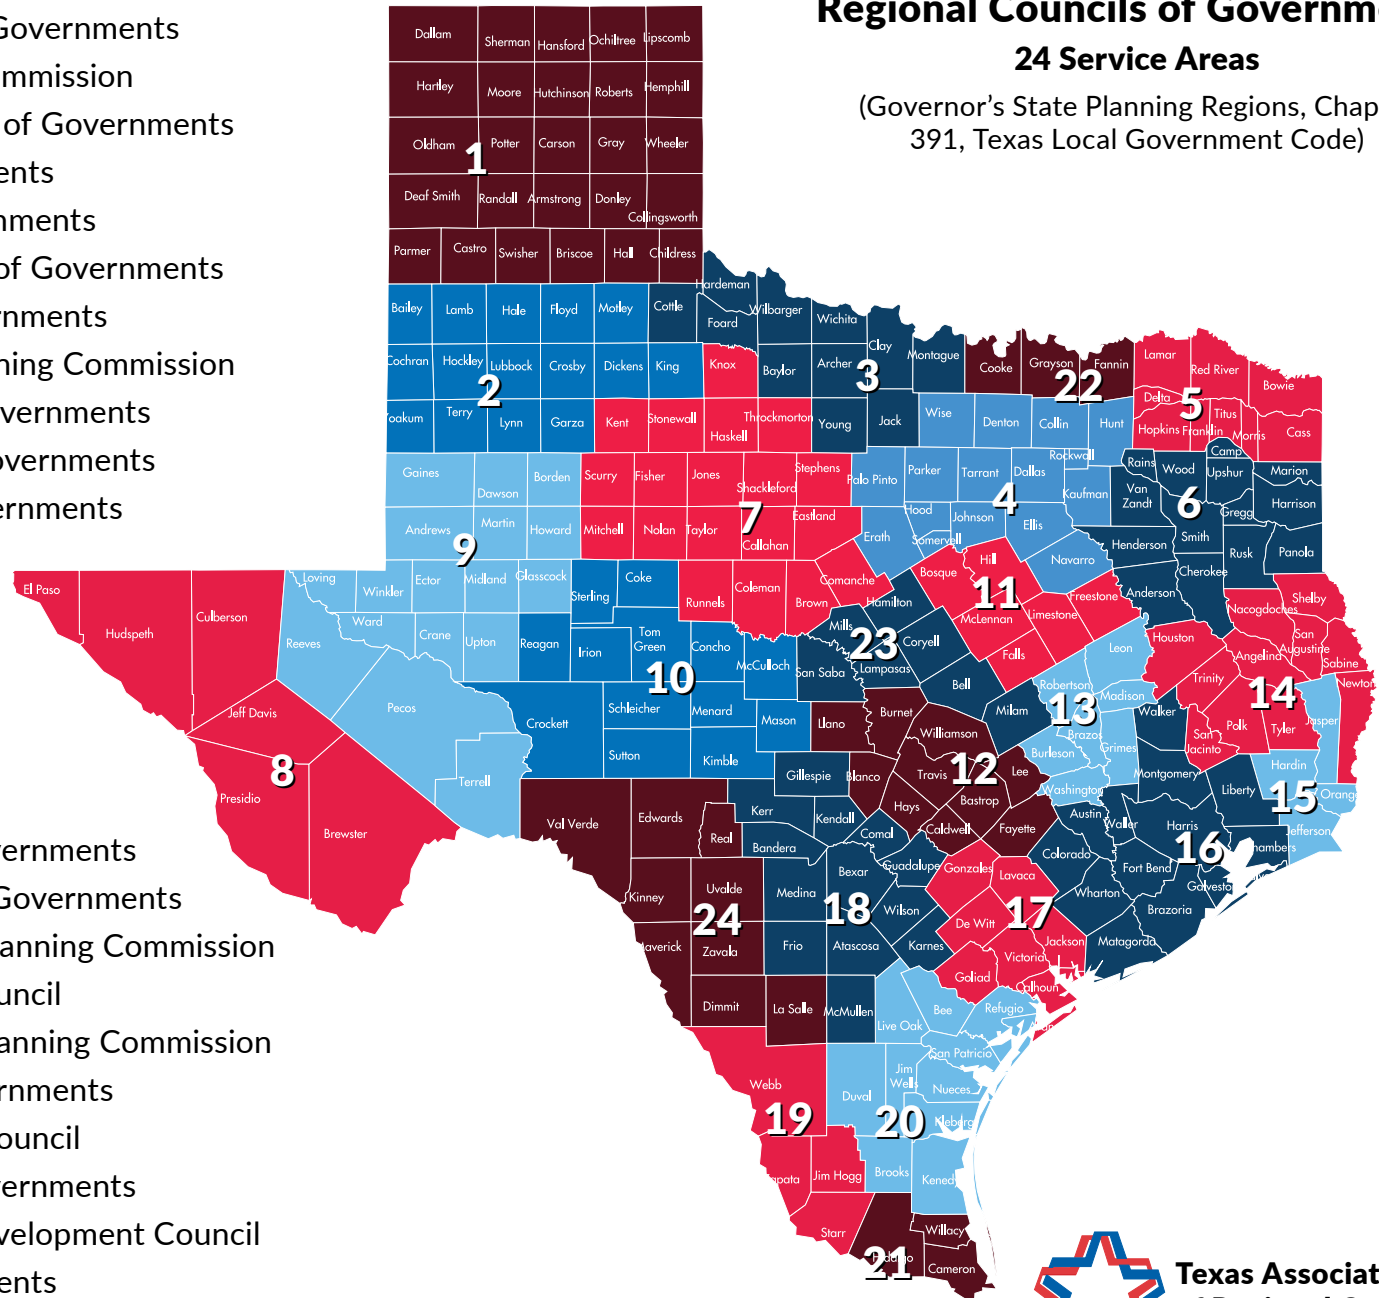

1. Panhandle Regional Planning Commission
2. South Plains Association of Governments
3. Nortex Regional Planning Commission
4. North Central Texas Council of Governments
5. Ark-Tex Council of Governments
6. East Texas Council of Governments
7. West Central Texas Council of Governments
8. Rio Grande Council of Governments
9. Permian Basin Regional Planning Commission
10. Concho Valley Council of Governments
11. Heart of Texas Council of Governments
12. Capital Area Council of Governments

Regional Councils of Governments 24 Service Areas

(Governor's State Planning Regions, Chapter
391, Texas Local Government Code)

13. Brazos Valley Council of Governments
14. Deep East Texas Council of Governments
15. South East Texas Regional Planning Commission
16. Houston-Galveston Area Council
17. Golden Crescent Regional Planning Commission
18. Alamo Area Council of Governments
19. South Texas Development Council
20. Coastal Bend Council of Governments
21. Lower Rio Grande Valley Development Council
22. Texoma Council of Governments
23. Central Texas Council of Governments
24. Middle Rio Grande Development Council